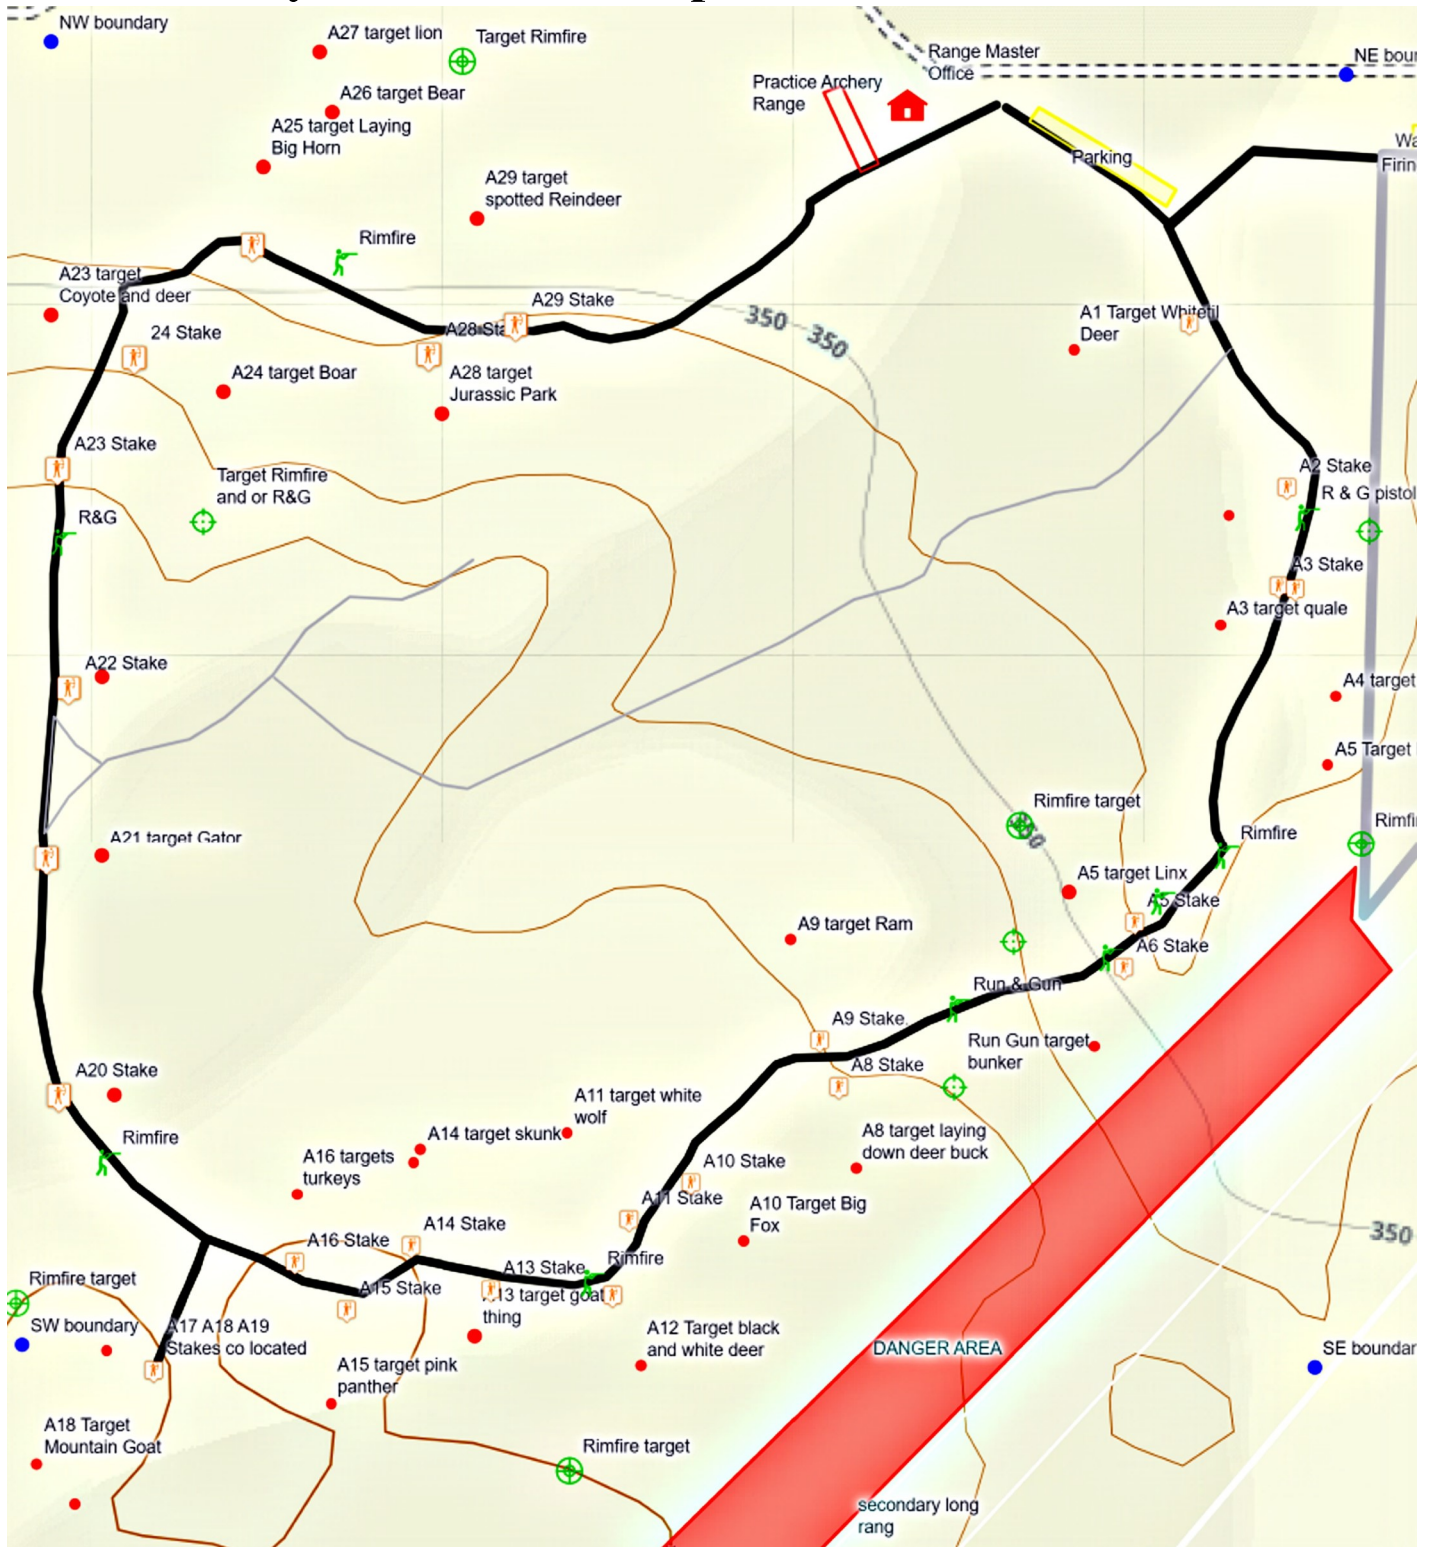

MTC

30 Station - 3D Archery Course Map

Stay on the trail except to retrieve arrows!!!

Compound Bow = White number stake is 100% distance.
Traditional Bow = Yellow stake is 60% distance
Youth Bow = Orange stake is 40% distance.

A1: Whitetail deer.	Score	A16: Turkeys (pick one)	Score
A2: Coyote		A17: Coka Cola Bear.	
A3: Quail		A18: Mountain Goat.	
A4: Boar		A19: Baboon & Hyena.	
A5: Boar		A20: Dall sheep	
A6: Bobcat		A22: Whitetail deer.	
A7: Small dog		A23: Coyote and deer (pick one)	
A8: Whitetail deer		A24: Boar	
A9: Dall sheep.		A25: Dall sheep.	
A10: Big fox.		A26: Bear	
A11: White wolf		A27: Lion	
A12: Black & white deer		A28: Jurassic Park (pick one target)	
A13: Cataline goat.		A29: Spotted Reindeer	
A14: Whitetail		A30: 3 Little Pigs and the Big Bad Wolf (pick one target)	
A15: Pink panther			
		Total:	

WARNING!!!

SPOILER ALERT

DISTANCES TO TARGETS

ON THE NEXT PAGE

- A1: Whitetail deer buck 33y, 20y, 13y
- A2: Coyote 33y, 20, 13y
- A3: Quail 30y, 18, 12
- A4: Boar 37y, 22, 15
- A5: Boar 50y, 30, 20
- A6: Bobcat 33y, 20, 13
- A7: Small dog 31y, 19, 12.5
- A8: Whitetail deer 30y,
- A9: Dall sheep 42y, 25, 17
- A10: Big fox 28y, 17, 11
- A11: White wolf 50y, 30, 20
- A12: Black and white deer 29y, 17.5, 11.5,
- A13: Cataline goat 23y, 14, 9,
- A14: Whitetail and bonus skunk 39y, 23.5, 15.5
- A15: Pink panther 40y, 24, 16
- A16: Turkeys (pick one)
- A17: Coka Cola Bear 74y, 45y, ?
- A18: Mountain Goat 64y, 38y, ?
- A19: Baboon & Hyena 23y, 14y
- A20: Dall sheep
- A21: Gator
- A22: Whitetail deer 40y, 24, 16
- A23: Coyote and deer (pick one) 47y, 28y, 19
- A24: Boar 32y, 19, 13
- A25: Dall sheep.28y, 17y, 11y
- A26: Bear 50y, 30y, 20y
- A27: Lion 69y, 41y, 28y
- A28: Jurassic Park (pick one) 23y, 14y, 9y
- A29: Spotted Reindeer 37y, 22y, 15y
- A30: 3 Little Pigs & the Big Bad Wolf (pick one)
27y, 16y, 11y